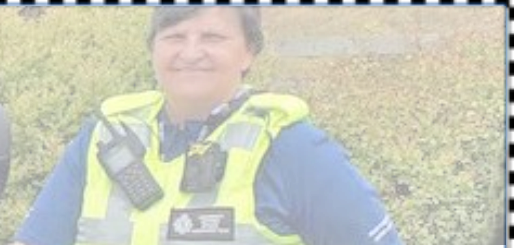

Wellesbourne SNT Newsletter

April 2019 (published 01/04/19)

Covering the policing areas of Snitterfield,
Wellesbourne, Kineton and Burton Dassett

How to get in touch:

01789 444600 (your local SNT)

wellesbourne.snt@warwickshire.pnn.police.uk

www.warwickshire.police.uk

[@WellesbournCops](https://twitter.com/WellesbournCops)